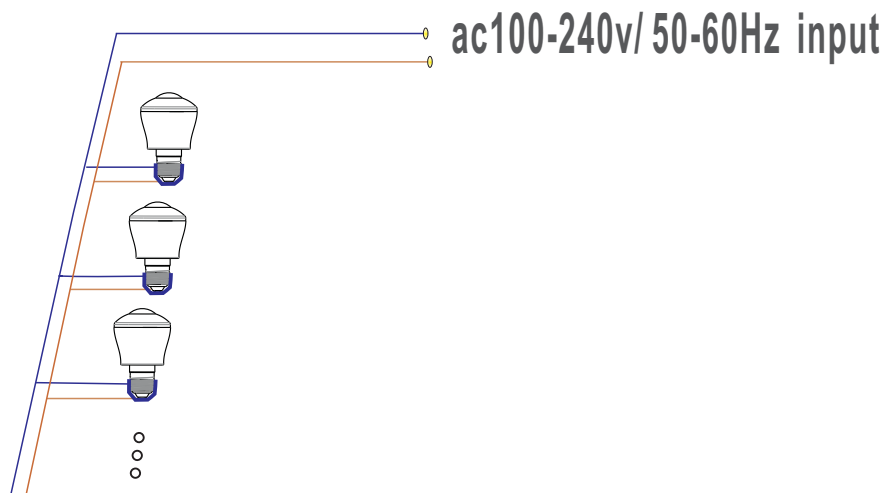

Part No.	Voltage	Color	Watts	LEDs	Base type	Beam angle	Weight
YJLED-057-S18RGB-IR	AC100-240V		max3.6W	18pcs RGB5050	E27/E26/B22	240°	85g

R: 625-630nm G: 520-525nm B: 465-470nm Y: 585-595nm O: 600-605nm P: 390-410nm

Product use

Description:

1. This lamp can be controlled by infrared remote control
2. The remote control distance of the lamp is 10-12 meters
3. The remote control receiver of this light is 120 degrees.
4. Remote control of the key functions, please read the instructions.

Product Installation

Step1

Step2

Install the lamp.

Step3

Turn on the power

SHENZHEN AGLARE LIGHTING CO., LTD
 Web: www.aglare.cn / www.amusementlamp.com
 Email: aglare@aglare.cn
 Tel: +86-75588868631

Product Wiring Diagram