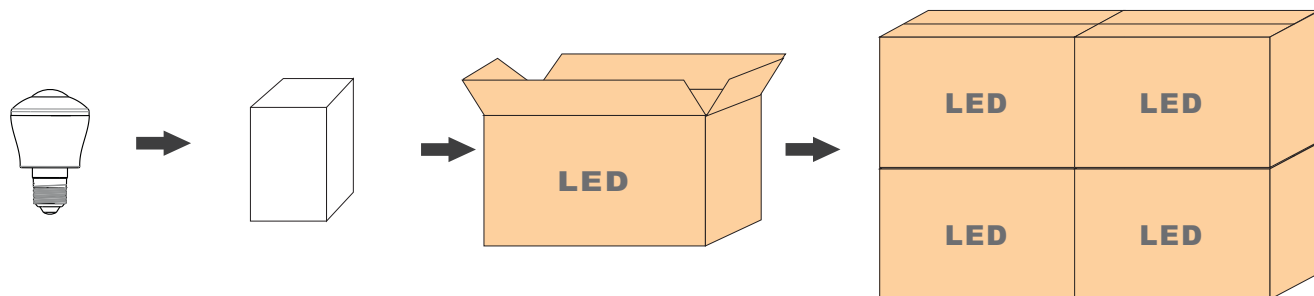

Product Package

WEIGHT/PCS	Box Size	G. W	PCS/CARTON	CARTON SIZE
85g	60*60*95mm	16.5KG	150	60*30*30cm

Instructions :

K=K Material Carton
W3C Material Box

Caution

Please read the specification before used:

Working temperature range $-25^{\circ}\text{C}-45^{\circ}\text{C}$

Working voltage range less than $+_{-}10\%$

Please turn off the power before installation