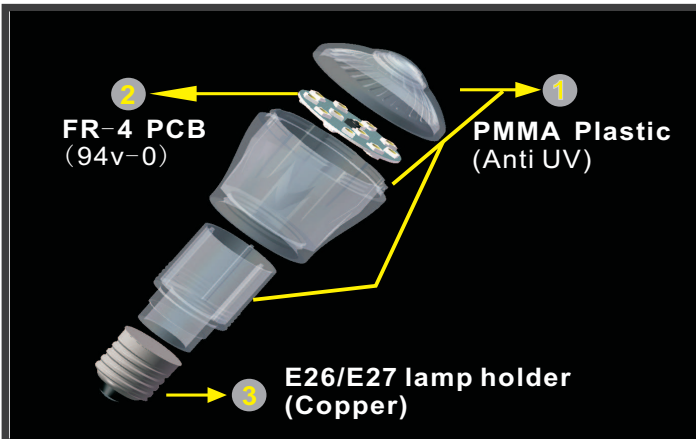

Product Material