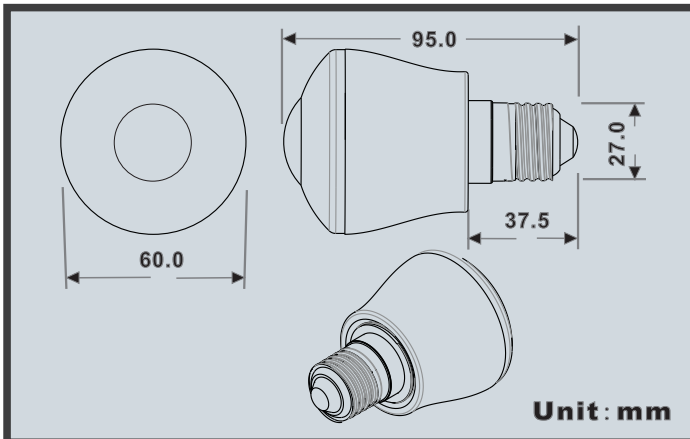

Product size

Product Parameters

Part No.	Voltage	Color	Watts	LEDs	Base type	Beam angle	Weight
YJLED-057-S18RGB-IR	AC100-240V		max3.6W	18pcs RGB5050	E27/E26/B22	240°	85g

R: 625-630nm G: 520-525nm B: 465-470nm Y: 585-595nm O: 600-605nm P: 390-410nm