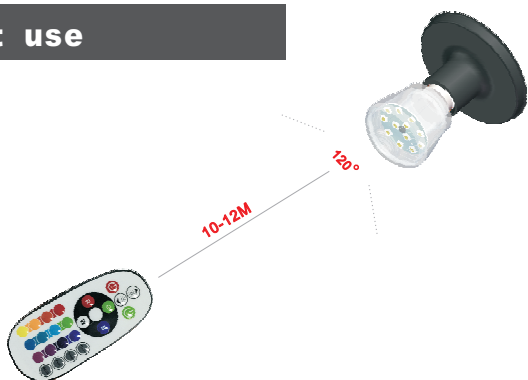

Product Specification

Description	LED Amusement Lamp
Model NO	YJLED-057-S18RGB-IR

Product Picture

Ip65 CE RoHS

Product Application

The RGB bulb lamps are widely used in the KTV, Bar, Christmas tree, Stage, Background curtain wall, etc.

Part No.	Voltage	Color	Watts	LEDs	Base type	Beam angle	Weight
YJLED-057-S18RGB-IR	AC100-240V		max3.6W	18pcs RGB5050	E27/E26/B22	240°	85g

R: 625-630nm G: 520-525nm B: 465-470nm Y: 585-595nm O: 600-605nm P: 390-410nm

Product use

Description:

1. This lamp can be controlled by infrared remote control
2. The remote control distance of the lamp is 10-12 meters
3. The remote control receiver of this light is 120 degrees.
4. Remote control of the key functions, please read the instructions.