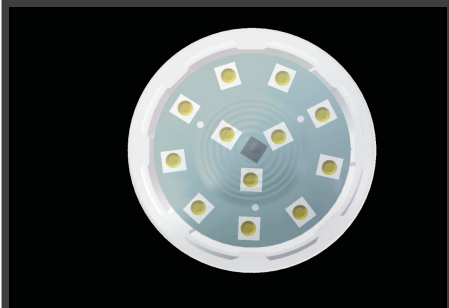

Product Structure

TOP